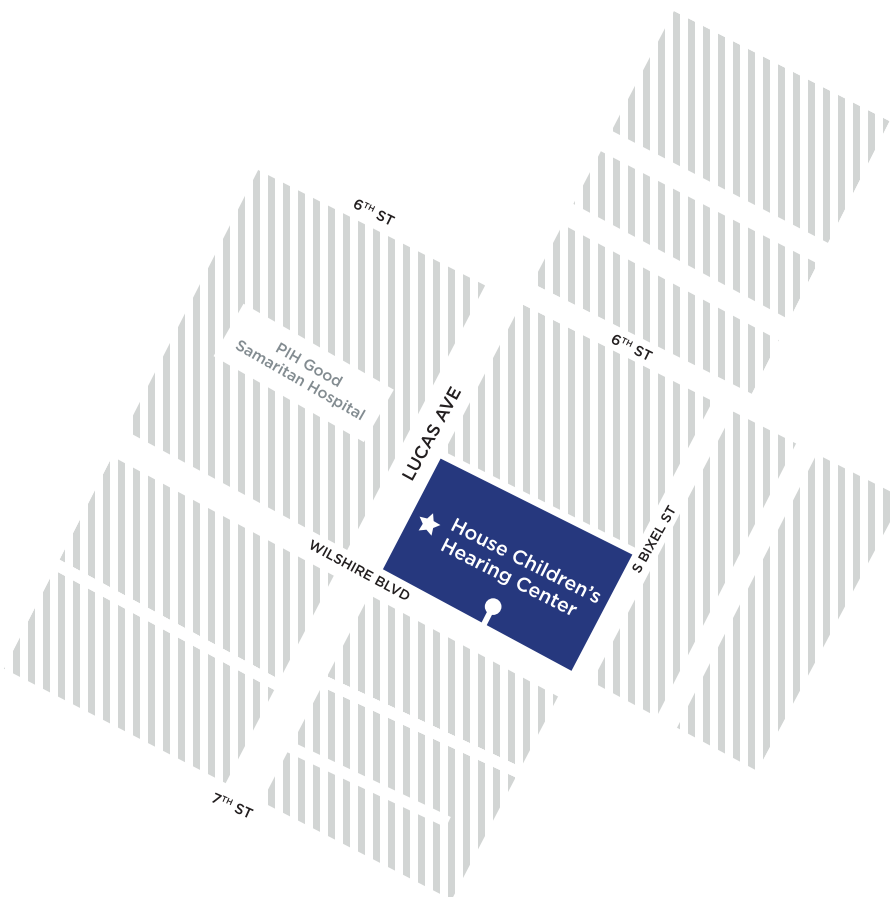

VISITING THE HOUSE CHILDREN'S HEARING CENTER

**1127 Wilshire Blvd, Suite 1620
Los Angeles CA, 90017**

Samaritan Medical Building, Floor 16

The House Children's Hearing Center is located on Wilshire Boulevard between Lucas Avenue and Bixel Street, near downtown and the 110 Freeway.

Parking

We recommend entering from Wilshire Boulevard for easy access to the parking garage.

- The parking garage floors are labeled differently from the floors of the Samaritan Medical Building.
- Pick-up and drop-off is located at the building's main entrance.
- Parking garage level 4 is wheelchair and stroller accessible (please note that there are a few stairs to enter the building from other parking levels).
- Parking pay station is on building level 2. Parking costs \$12.